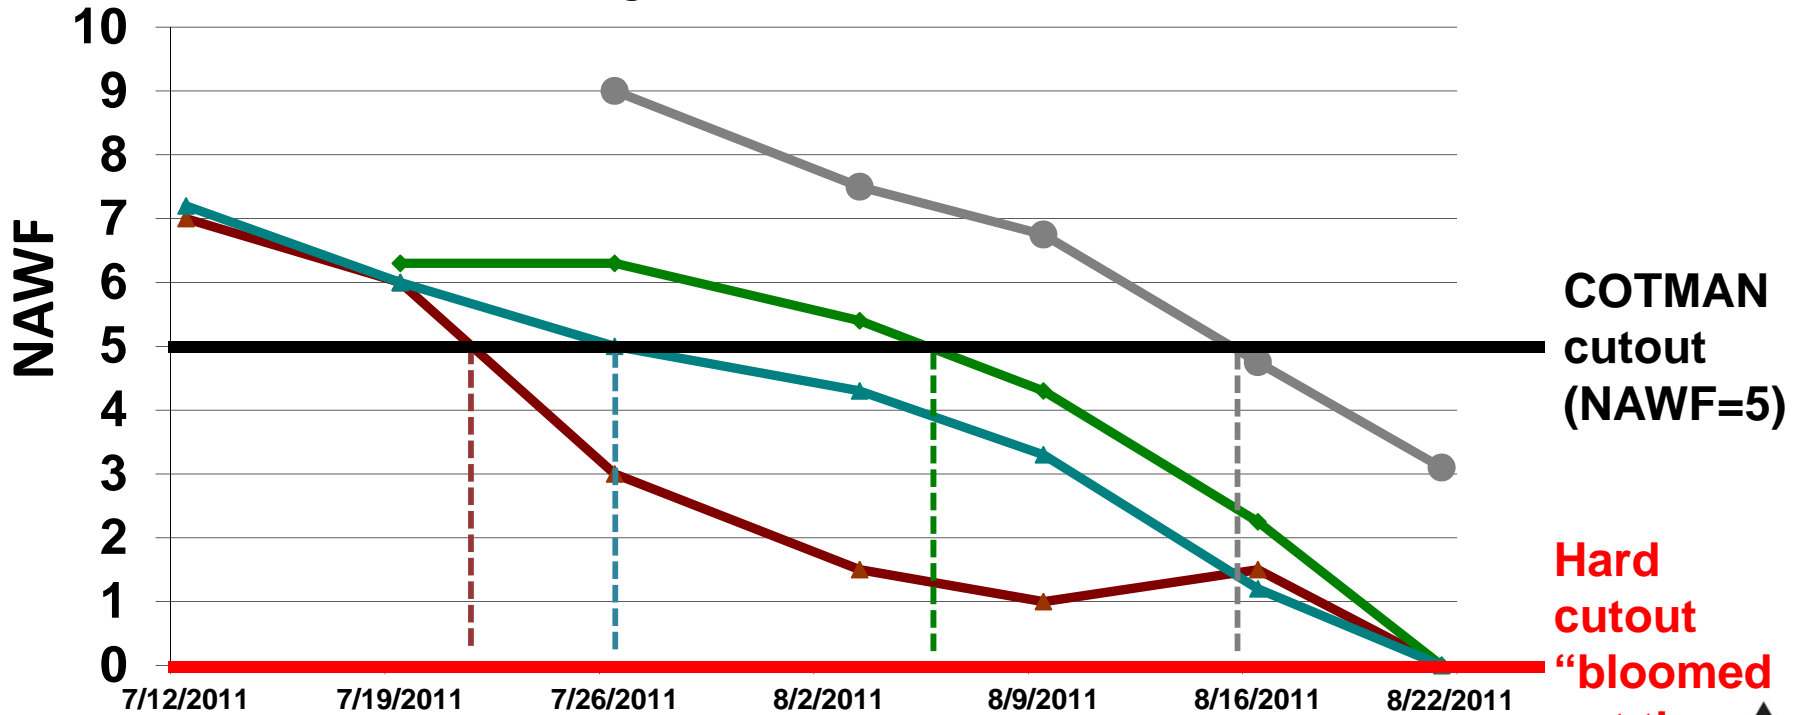

Producer NAWF Tracking Form

Field ID: _____

Irrigated Field NAWF Surveys - 2011

 Blaine RACE	 Harmon CAP	 Caddo CAP	 Caddo Ento
Yield avg = 736 Range 815-636	Yield avg = 1052 Range 1282-740	Yield avg = 1556 Range 1823-1360	Yield est = ~1250 Range --

**COTMAN
cutout
(NAWF=5)**

**Hard
cutout
"bloomed
out the
top"**