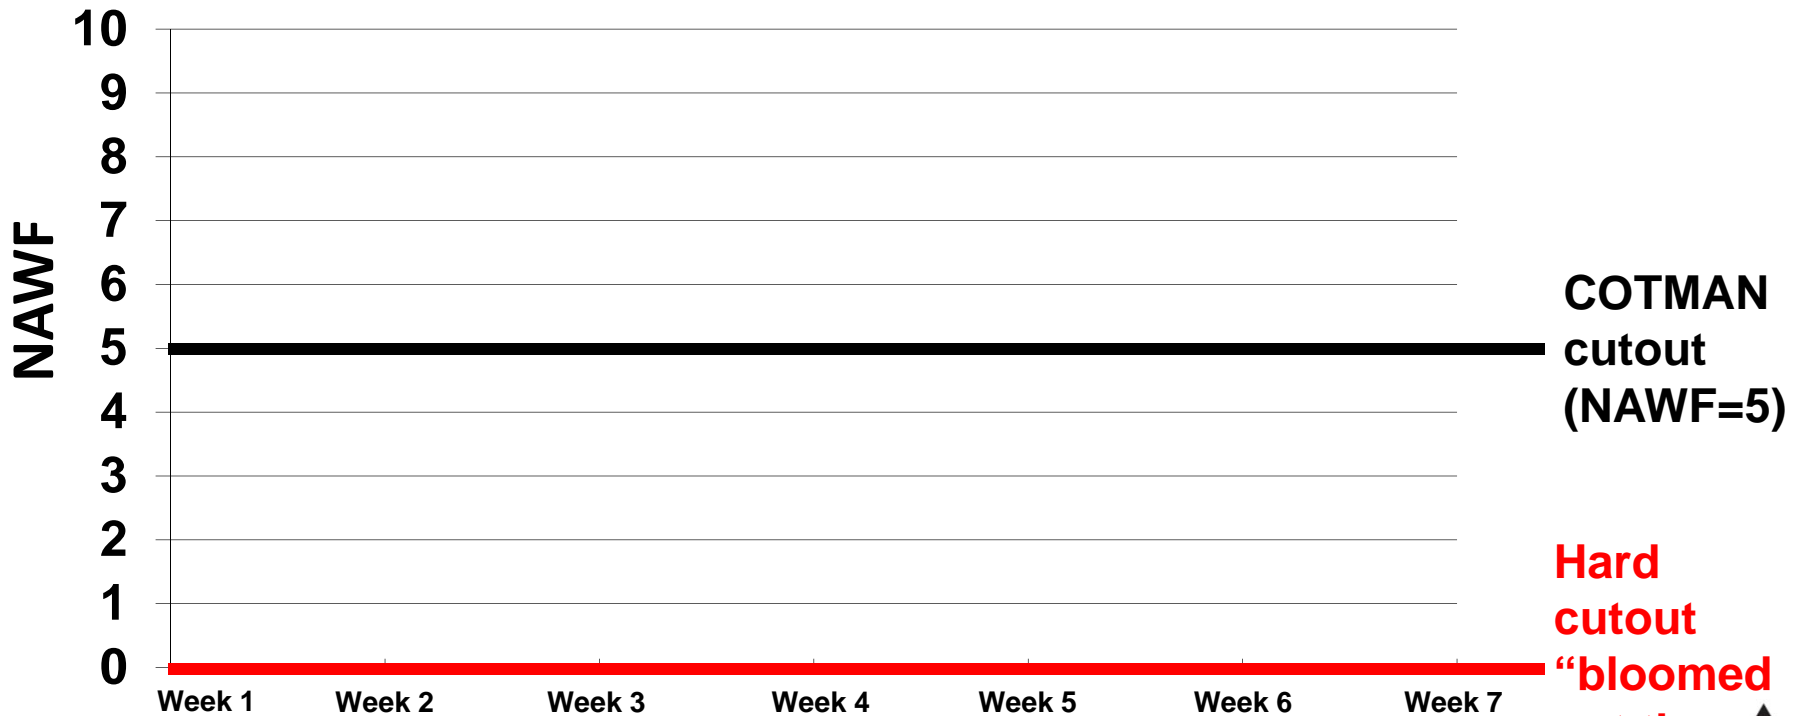

Producer NAWF Tracking Form

Field ID: _____

Irrigated Field NAWF Surveys - 2011

 Blaine RACE	 Harmon CAP	 Caddo CAP	 Caddo Ento
Yield avg = 736 Range 815-636	Yield avg = 1052 Range 1282-740	Yield avg = 1556 Range 1823-1360	Yield est = ~1250 Range --

**COTMAN
cutout
(NAWF=5)**

**Hard
cutout
"bloomed
out the
top"**